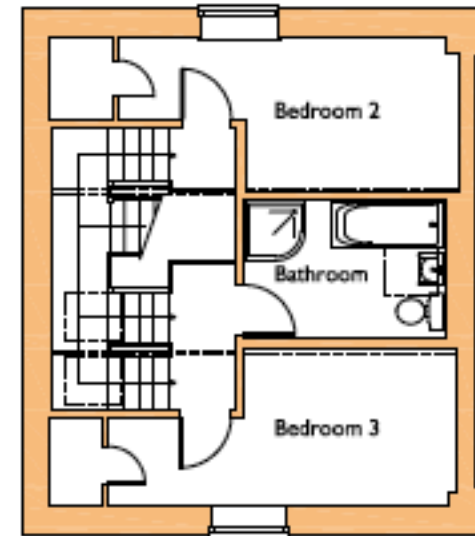

THE WAIN HOUSE

BEDROOM LAYOUT KEY	
1	Double
2	Double
3	Twin

www.westhopecountryretreats.co.uk
t: 01584 861527 option 1
m: 07376 463249
manley.marianne@yahoo.co.uk or
westhopecountryretreats@btconnect.com

Ground Floor Plan

First Floor Plan