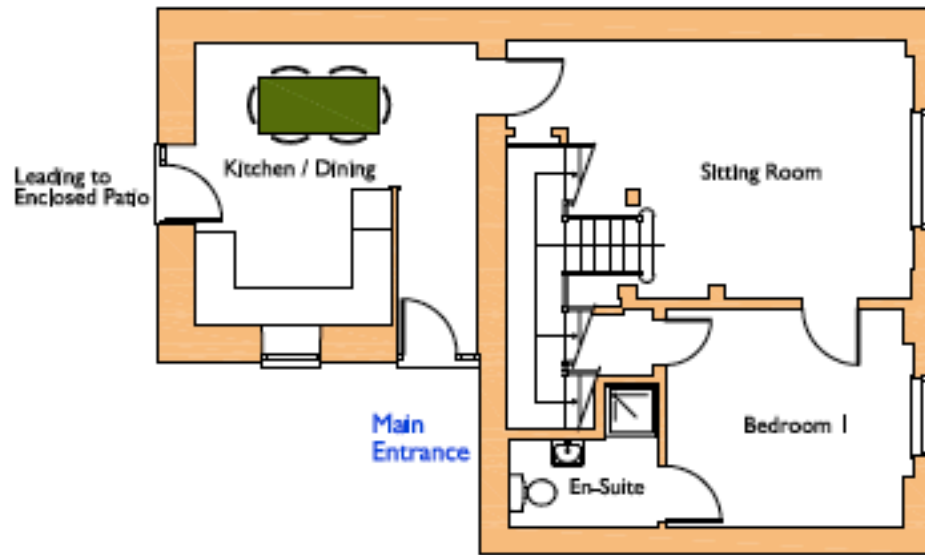

THE WAIN HOUSE

BEDROOM LAYOUT KEY	
1	Double
2	Double
3	Twin

www.westhopecountryretreats.co.uk
t: 01584 861527 option 1
m: 07376 463249
manley.marianne@yahoo.co.uk or
westhopecountryretreats@btconnect.com

Ground Floor Plan

First Floor Plan