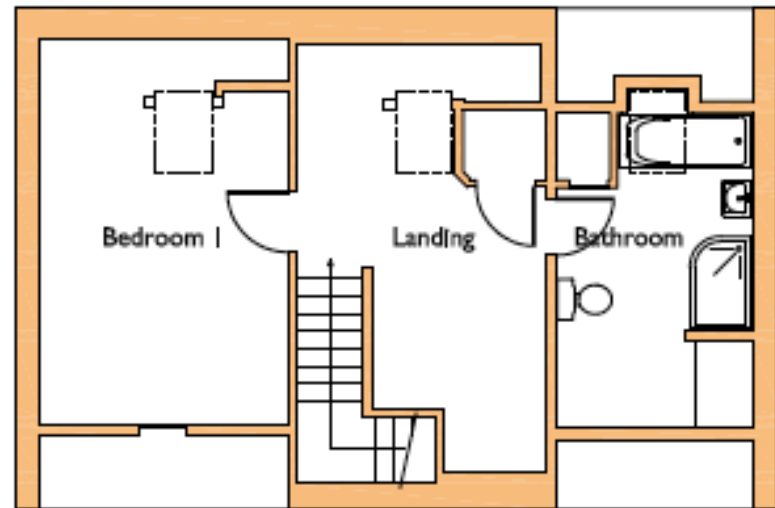

The Olde Cowshed

BEDROOM LAYOUT KEY	
1	DOULBLE
2	DOUBLE OR TWIN

www.westhopecountryretreats.co.uk
t: 01584 861527 option 1
m: 07376 463249
manley.marianne@yahoo.co.uk or
westhopecountryretreats@btconnect.com

Main Entrance

Ground Floor Plan

First Floor Plan