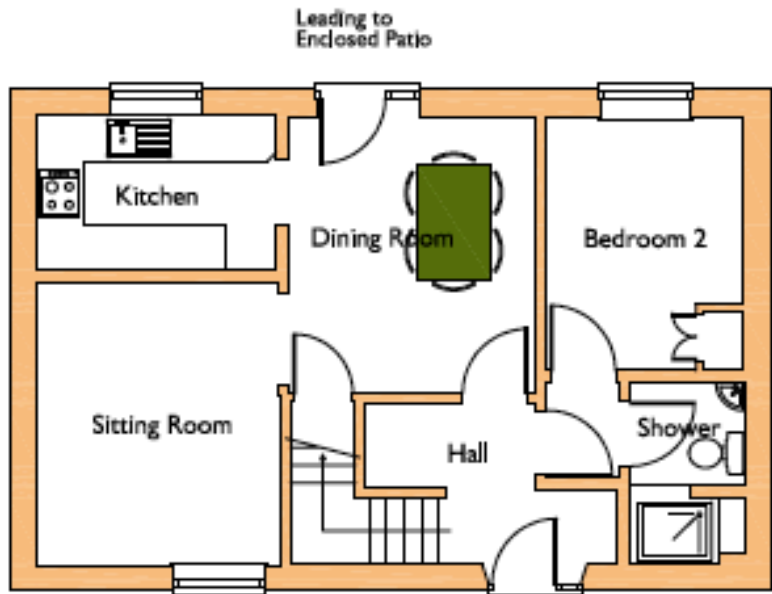

The Olde Cowshed

BEDROOM LAYOUT KEY	
1	DOULBLE
2	DOUBLE OR TWIN

www.westhopecountryretreats.co.uk
t: 01584 861527 option 1
m: 07376 463249
manley.marianne@yahoo.co.uk or
westhopecountryretreats@btconnect.com

Main Entrance

Ground Floor Plan

First Floor Plan