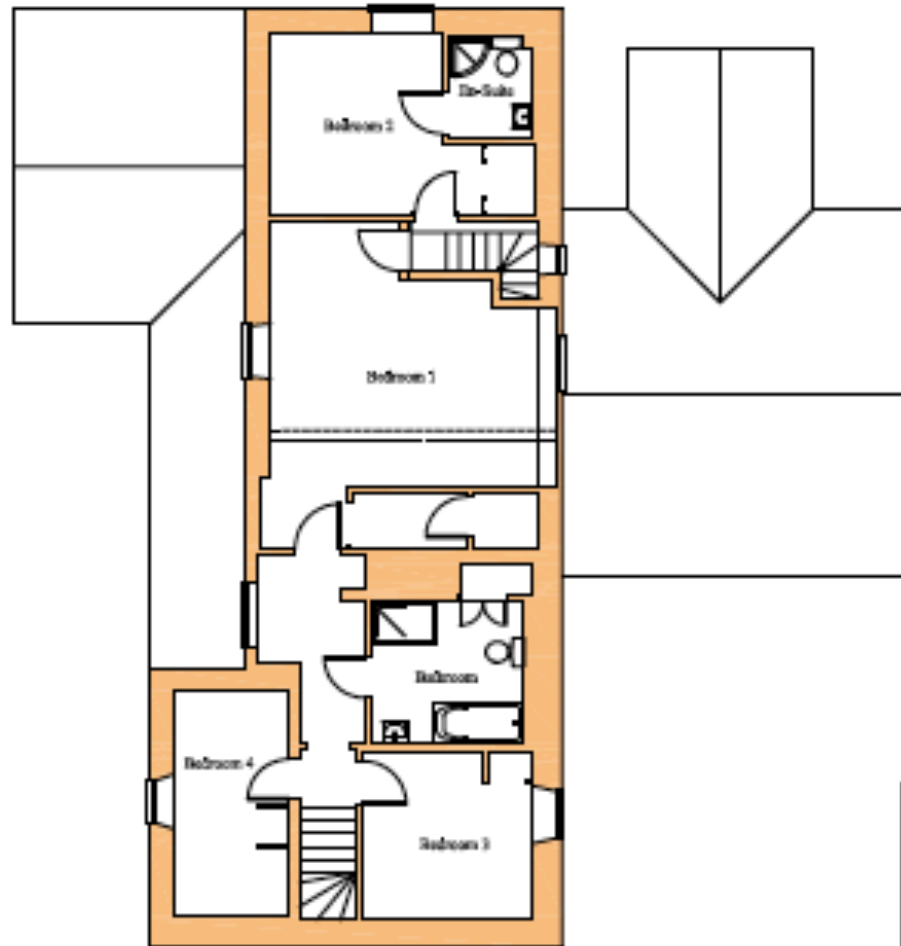

The Old Farmhouse

First Floor Plan

www.westhopecountryretreats.co.uk
 t: 01584 861527 option 1
 m: 07376 463249
 manley.marianne@yahoo.co.uk or
 westhopecountryretreats@btconnect.com

BEDROOM LAYOUT KEY	
1	Super King
2	King
3	King
4	Twin
5	Double
6 / Denkey Shed	King