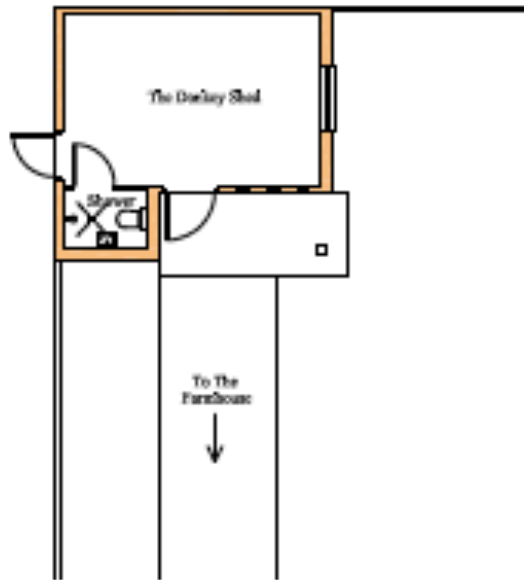

The Old Farmhouse

First Floor Plan

www.westhopecountryretreats.co.uk
 t: 01584 861527 option 1
 m: 07376 463249
 manley.marianne@yahoo.co.uk or
 westhopecountryretreats@btconnect.com

BEDROOM LAYOUT KEY	
1	Super King
2	King
3	King
4	Twin
5	Double
6 / Denkey Shed	King